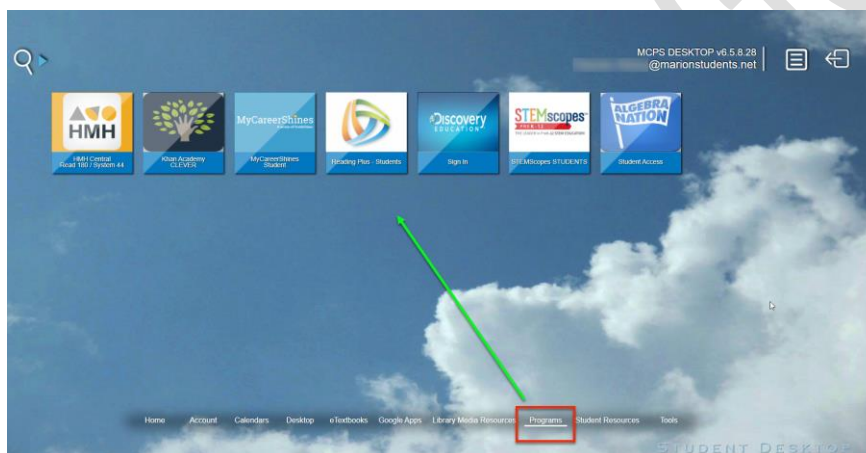

B. Most Program tiles are found in the 'Programs' menu link

- Secondary Student view: